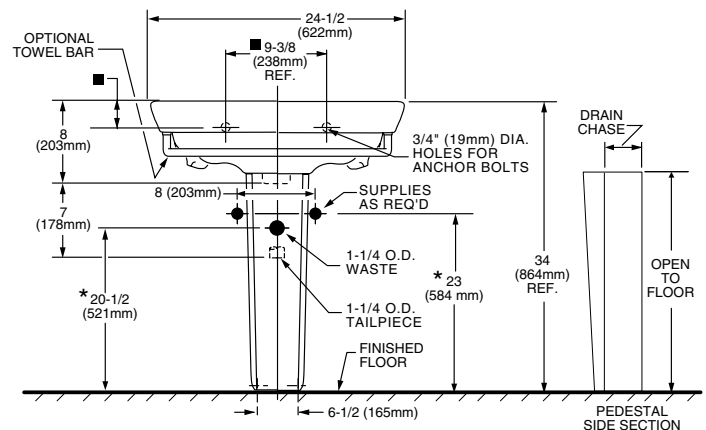

- 0268.800** Faucet holes on 8" (203mm) centers
- 0268.400** Faucet holes on 4" (102mm) centers
- 0268.100** Center faucet hole only

Nominal Dimensions:

24-1/4" x 20" x 34"
(616 x 508 x 864mm)

Separate Components:

- 0268.008** Pedestal top-8" (203mm) centers
- 0268.004** Pedestal top-4" (102mm) centers
- 0268.001** Pedestal top-Center hole only
- 0041.000** Pedestal only

Bowl sizes:

19-3/8" (492mm) wide
11-7/8" (302mm) front to back
6" (152mm) deep

To Be Specified:

- Color: White Bone Linen Black
- Faucet*:
- Faucet Finish:
- Supplies:
- 1-1/4" Trap:

* See faucet section for additional models available

NOTES:

* DIMENSIONS SHOWN FOR LOCATION OF SUPPLIES AND "P" TRAP ARE SUGGESTED.

IMPORTANT: Dimensions of fixtures are nominal and may vary within the range of tolerances established by ANSI Standard A112.19.2. These measurements are subject to change or cancellation. No responsibility is assumed for use of superseded or voided pages.