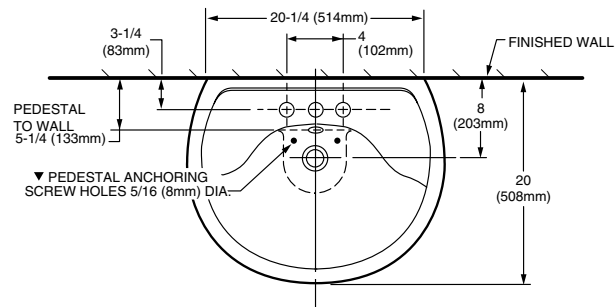

- 0268.800** Faucet holes on 8" (203mm) centers
- 0268.400** Faucet holes on 4" (102mm) centers
- 0268.100** Center faucet hole only

Nominal Dimensions:

24-1/4" x 20" x 34"
(616 x 508 x 864mm)

Separate Components:

- 0268.008** Pedestal top-8" (203mm) centers
- 0268.004** Pedestal top-4" (102mm) centers
- 0268.001** Pedestal top-Center hole only
- 0041.000** Pedestal only

Bowl sizes:

19-3/8" (492mm) wide
11-7/8" (302mm) front to back
6" (152mm) deep

To Be Specified:

- Color: White Bone Linen Black
- Faucet*:
- Faucet Finish:
- Supplies:
- 1-1/4" Trap:

* See faucet section for additional models available

NOTES:

* DIMENSIONS SHOWN FOR LOCATION OF SUPPLIES AND "P" TRAP ARE SUGGESTED.

IMPORTANT: Dimensions of fixtures are nominal and may vary within the range of tolerances established by ANSI Standard A112.19.2. These measurements are subject to change or cancellation. No responsibility is assumed for use of superseded or voided pages.